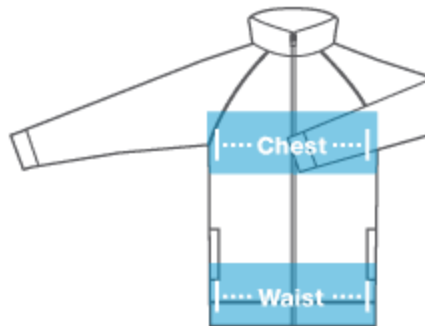

### Waist:

Measure around natural waist with a measuring tape.

This sizing chart is approximate. For more detailed information, please see garment specifications or contact a customer service representative.

## Size Chart Men/Unisex Jackets

	XXS	XS	S	M	L	XL	2XL	3XL
<b>Chest (inches)</b>	29-31	32-34	36-38	40-42	42-44	46-48	48-50	50-52
<b>Waist (inches)</b>	27-29	28-30	30-32	32-33	33-34	36-38	40-42	44-48

### Chest:

Measure under arms around the fullest part of the chest. Be sure to keep tape level across back and comfortably loose.