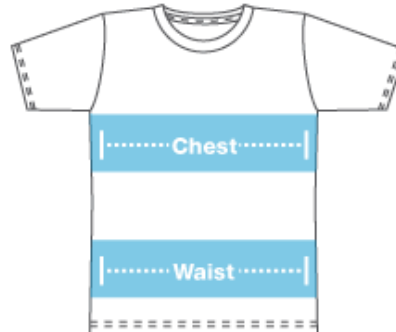

## Size Chart Men/Unisex Shirts

	XXS	XS	S	M	L	XL	2XL	3XL
<b>Chest (inches)</b>	29-31	30-32	34-36	38-40	42-44	46-48	48-50	50-52
<b>Waist (inches)</b>	27-29	28-30	30-32	32-33	33-34	36-38	40-42	44-48

### Chest:

Measure under arms around the fullest part of the chest. Be sure to keep tape level across back and comfortably loose.

### Waist:

Measure around natural waist with a measuring tape.

This sizing chart is approximate. For more detailed information, please see garment specifications or contact a customer service representative.