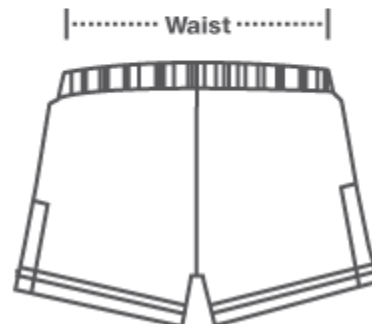

## Size Chart Men/Unisex Jackets

	XXS	XS	S	M	L	XL	2XL	3XL
<b>Chest (inches)</b>	29-31	32-34	36-38	40-42	42-44	46-48	48-50	50-52
<b>Waist (inches)</b>	27-29	28-30	30-32	32-33	33-34	36-38	40-42	44-48

### Waist:

Measure around natural waist with a measuring tape.

This sizing chart is approximate. For more detailed information, please see garment specifications or contact a customer service representative.

## Size Chart Men/Unisex Shorts

	XS	S	M	L	XL			
<b>Waist (inches)</b>	28-30	30-32	32-34	34-36	36-38			