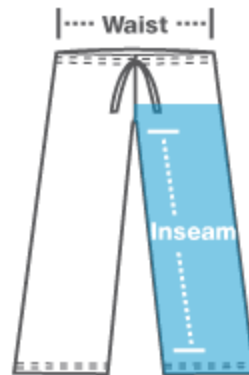

Size Chart Men/Unisex Pants

	XS	S	M	L	XL
Waist (inches)	28-30	30-32	32-34	34-36	36-38
Inseam (inches)	29	30	32	33	34

Inseam:

Using pants that fit well, measure from the crotch seam to the inside bottom of the leg.

Waist:

Measure around natural waist with a measuring tape.

This sizing chart is approximate. For more detailed information, please see garment specifications or contact a customer service representative.